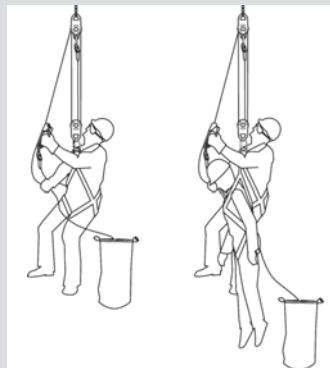

SuretyMan™ Rescue Utility System

SuretyMan Rescue Utility System Applications

The SuretyMan Rescue Utility System can be used in conjunction with the Sure-Strong Tripod

The SuretyMan Rescue Utility System can be used in conjunction with the Sure-Strong Tripod and Sked Rescue system

The SuretyMan Rescue Utility System can be used for self-rescue and/or victim rescue applications

The SuretyMan Rescue Utility System can be used in conjunction with the Sked Rescue system

**SURETYMAN
RESCUE UTILITY SYSTEM**