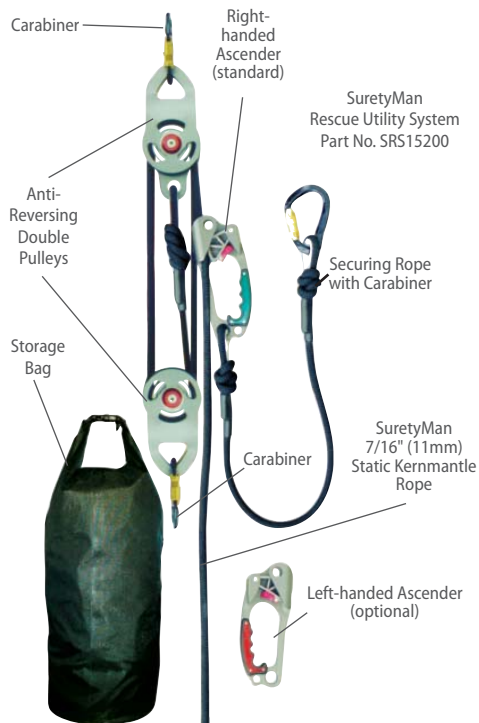

SuretyMan™ Rescue Utility System

SuretyMan Rescue Utility System Applications

The SuretyMan Rescue Utility System can be used in conjunction with the Sure-Strong Tripod

The SuretyMan Rescue Utility System can be used in conjunction with the Sure-Strong Tripod and Sked Rescue system

The SuretyMan Rescue Utility System can be used for self-rescue and/or victim rescue applications

The SuretyMan Rescue Utility System can be used in conjunction with the Sked Rescue system

**SURETYMAN
RESCUE UTILITY SYSTEM**

SRS15200

2

SuretyMan Rescue Utility System, 200' (61m) length

[MSA Safety 10079633 Suretyman Rescue Utility System 800 Ft.](#)
[MSA Safety 10033360 Suretyman Rescue Utility System 600 Ft.](#)
[MSA Safety SRS15400 Suretyman Rescue Utility System 400 Ft.](#)
[MSA Safety SRS15300 Suretyman Rescue Utility System 300 Ft.](#)