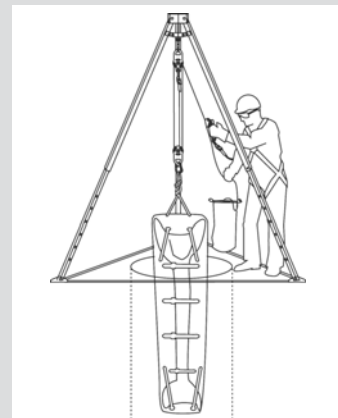

SuretyMan™ Rescue Utility System

SuretyMan Rescue Utility System Applications

The SuretyMan Rescue Utility System can be used in conjunction with the Sure-Strong Tripod

The SuretyMan Rescue Utility System can be used in conjunction with the Sure-Strong Tripod and Sked Rescue system