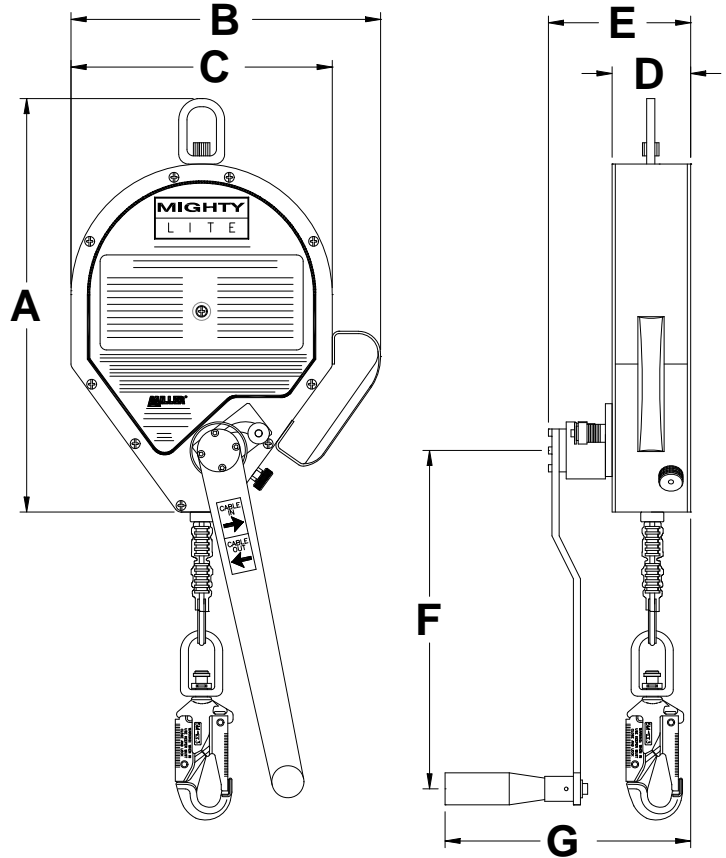

Miller® MightyLite/MightEvac Retractable Lifelines

SP100 Rev. C

Materials

Housing:	Aluminum Alloy, Stainless
Drum:	Aluminum Alloy, Stainless
Mainspring:	Stainless Steel
Brake Pawls:	Stainless Steel
Main Shaft:	RL20 Alum. Alloy
	All other units Stainless Steel
Bushing:	RL20 Rulon, all other units
	Ball & Roller Bearing
Snaphook:	Drop Forged Steel

Technical

Max Working Load:	310 lbs (140.62 kg)
Ultimate Strength:	3600 lbs. (16.01kN)
Lifeline Tension:	3-4 lbs. (13.3/17.8 N)
Free Fall Distance:	24" Max. (609.6 mm)
Deceleration Distance:	42" Max (1.06m)
Arresting Force:	900 lbs. (approx.) (4kN)
Strength Test:	300 lbs. 4' free fall (1.33 kN @ 1.22m free fall)

Certification:

Meets OSHA 1926.502, 1910.66, ANSI A10.32

*ANSI Z359-2007, CSA Z259.2.2 requirements.

*ANSI Z359-2007 compliant for connectors which meet the 3600lb gate requirements. (listed at the end of the chart)