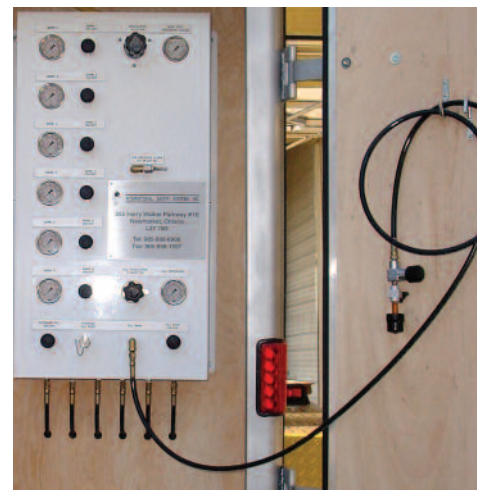

- [Air Systems CBF4-346NB Cylinder SCBA Fill Assembly](#)
- [Air Systems CBF4-347NB Cylinder SCBA Fill Assembly](#)
- [Air Systems CBF4-702NB Cylinder SCBA Fill Assembly](#)