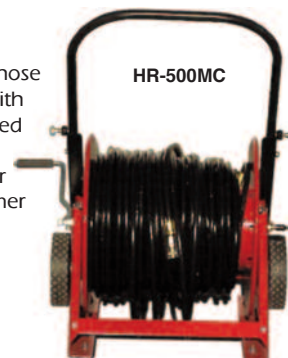

Manual Hose Reel

When ordering hose reels for use with NIOSH approved hose, order HR-50POA or contact Customer Service.

HR-500MC