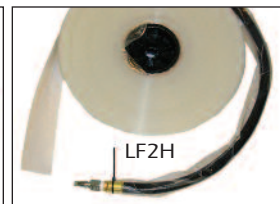

# Breathing Air Hose & Accessories

Model No.	Description
<b>3/8" Hose</b>	
H-6-3	6 ft. 3/8" breathing air hose
H-10-3	10 ft. 3/8" breathing air hose
H-25-3	25 ft. 3/8" breathing air hose
H-50-3	50 ft. 3/8" breathing air hose
H-100-3	100 ft. 3/8" breathing air hose
H-300-3	300 ft. 3/8" breathing air hose
LF2H	Polyethylene Hose Cover - fits 3/8" or 1/2" Hose - 600' Roll
<b>1/2" Hose</b>	
H-6-5	6 ft. 1/2" breathing air hose
H-10-5	10 ft. 1/2" breathing air hose
H-50-5	50 ft. 1/2" breathing air hose
H-100-5	100 ft. 1/2" breathing air hose
H-300-5	300 ft. 1/2" breathing air hose
LF2H	Polyethylene Hose Cover - fits 3/8" or 1/2" Hose - 600' Roll
<b>3/4" Hose</b>	
H-25-12	25 ft. 3/4" breathing air hose
H-50-12	50 ft. 3/4" breathing air hose
H-100-12	100 ft. 3/4" breathing air hose
<b>Whip Check Safety Cable</b>	
ASWHIPLINE	Whip check safety cable - fits 1/2" to 1 1/2" hose - 20'
ASWHIPLN10	Whip check safety cable - fits 1" to 2 1/2" hose - 28'
ASWHIPLN15	Whip check Hose to Hose - fits 1 1/2" to 3" hose - 38'
ASWHIPTL20	Whip check Hose to Tool - fits 1/2" to 1 1/4" hose - 20'
ASWHIPTL38	Whip check Hose to Tool - fits 1 1/2" to 3" hose - 38'

Polyethylene Hose Cover for 3/8" or 1/2" hose

*Please specify Hansen style or Schrader style fittings when ordering. Other fittings available for an additional charge.*

ASWHIPTL38

ASWHIPLINE Attached to 3/8" Hose