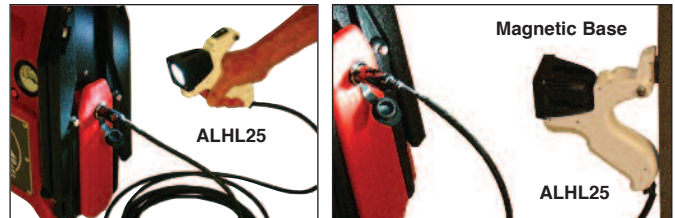

Power Port Connection